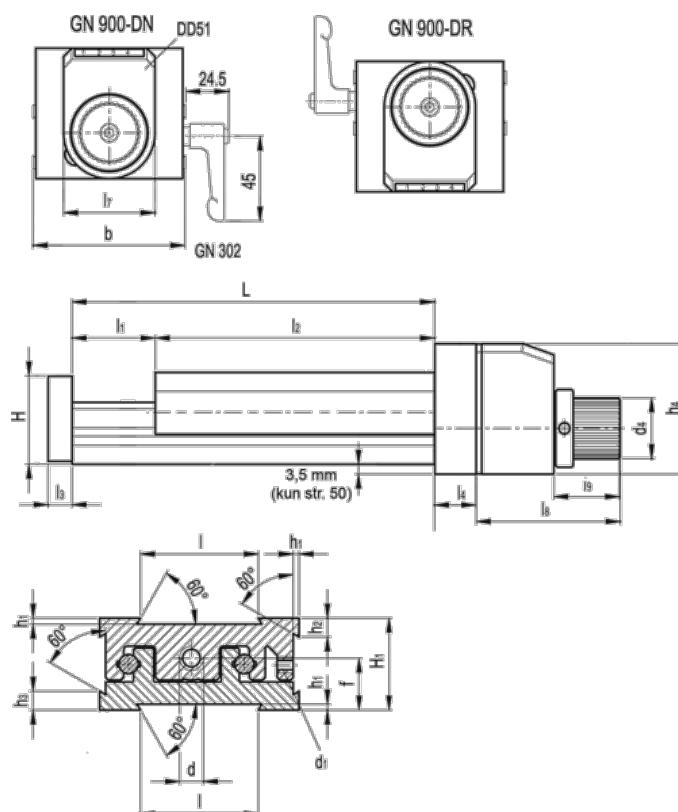

Article number: 20777021

Description: Adjustable slide unit
GN 900-80-170-50-DR-2

Measures

b = 80	h2 = 10.0	l7 = 33
d = M8x1	h3 = 10.0	l8 = 55
d1 = M5	h4 = 51	l9 = 27
d4 = 22	l = 50	
f = 20.5	L - l1 = 170-50	
H = 35.5	l2 = 120	
h1 = 2.0	l3 = 8	
H1 = 36	l4 = 16	